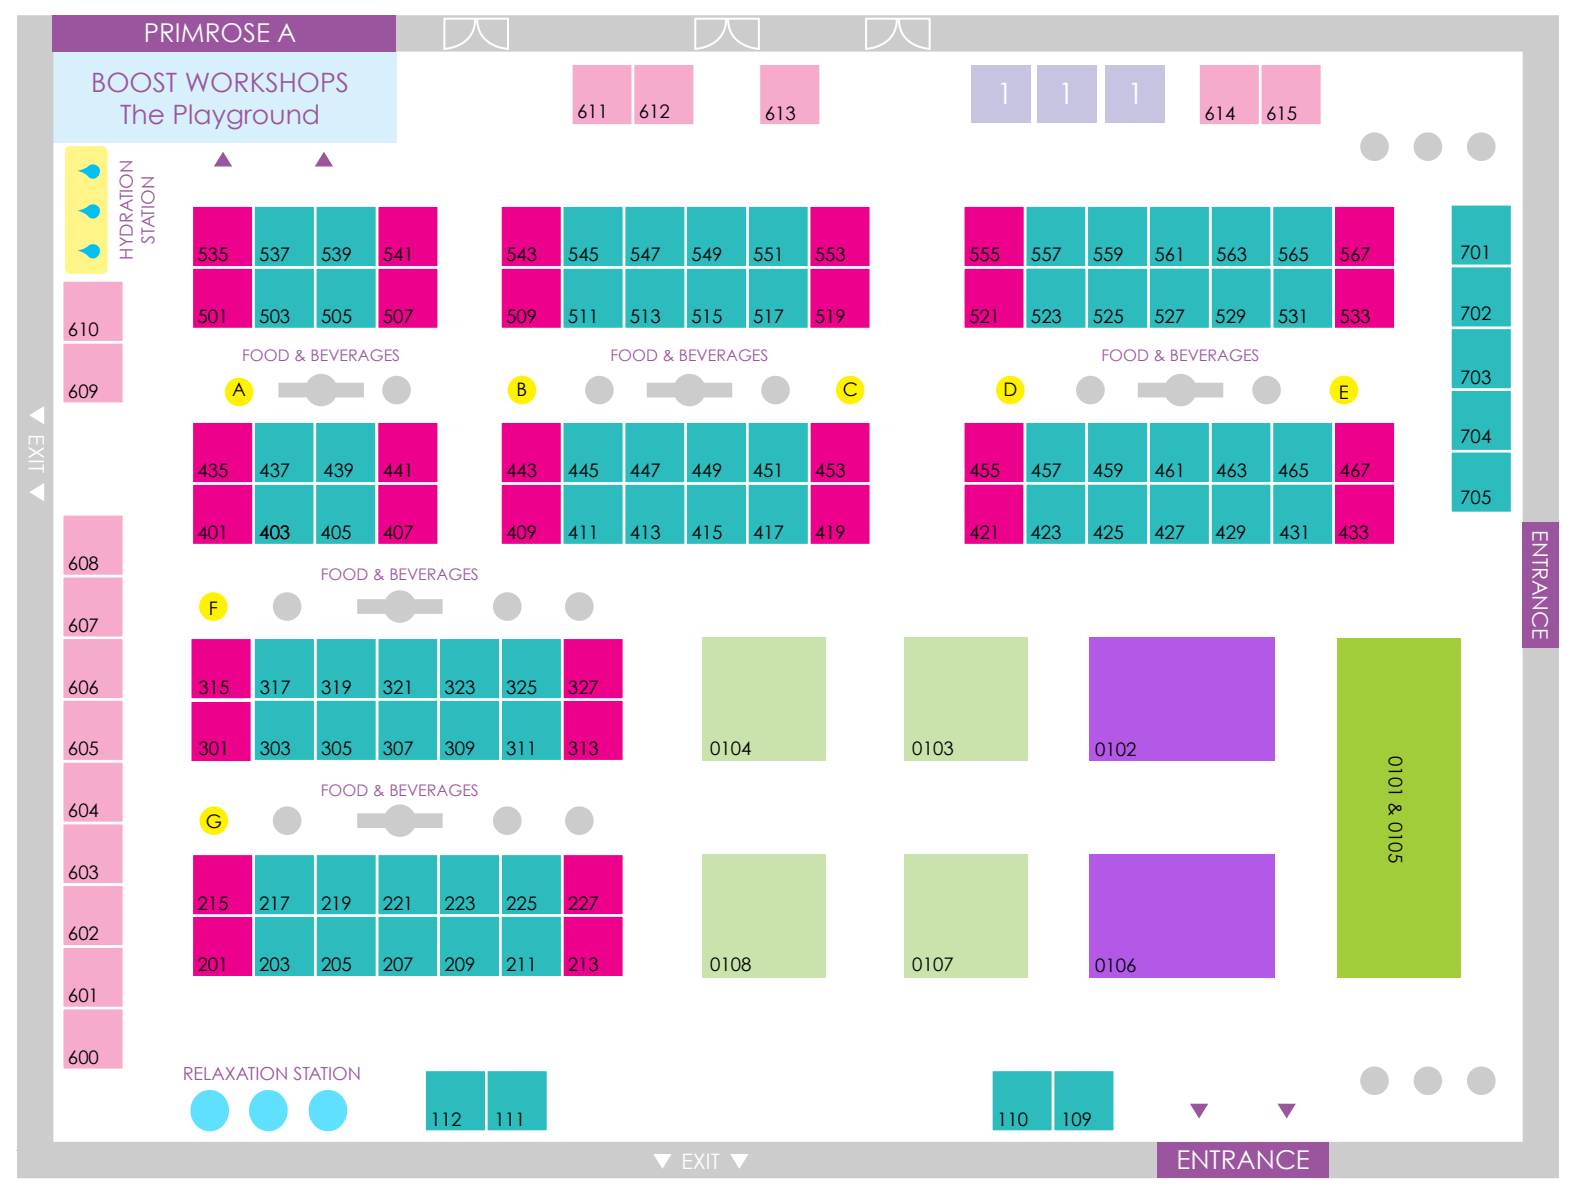

BOOTH LOCATION LEGEND

- PREMIER ISLAND
- ISLAND
- PRIME
- CORNER PRIME
- NON-PROFIT
- FRONT PORCH
- BOOST GEAR SHOP & MEET THE AUTHORS
- 1 EXHIBIT REGISTRATION SERVICE DESK
- X SOLD
- INSPIRATION STATIONS
- RELAXATION STATION

SHOW MANAGEMENT

BOOST COLLABORATIVE
1286 University Avenue #739
San Diego, CA 92103

619.940.6371
exhibitors@boostconference.org
boostconference.org/exhibitors

Learn more about our Front Porches and view the map here: www.boostconference.org/front-porch

* Please note that booth locations and facility space are subject to change based on the final approval of the Fire Marshall and current Health & Safety Guidelines.