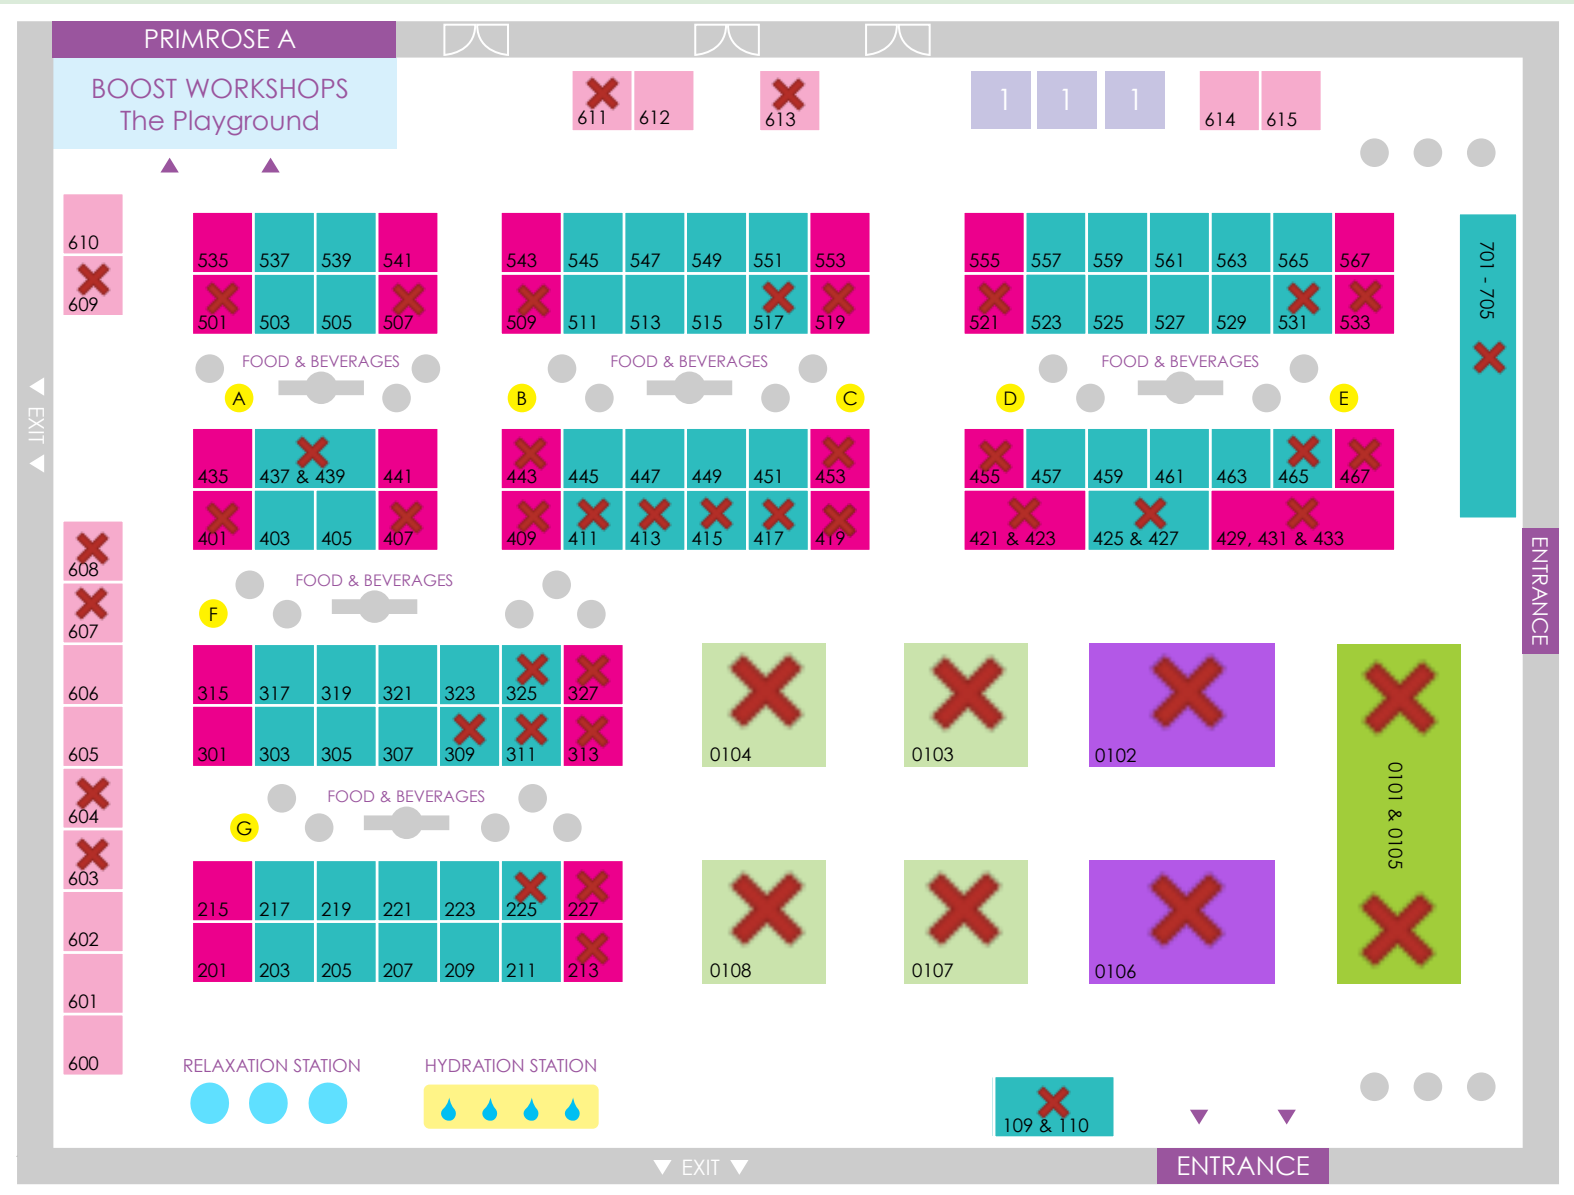

BOOTH LOCATION LEGEND

- PREMIER ISLAND
- ISLAND
- PRIME
- CORNER PRIME
- NON-PROFIT
- FRONT PORCH
- BOOST GEAR SHOP & MEET THE AUTHORS
- EXHIBIT REGISTRATION SERVICE DESK
- SOLD
- INSPIRATION STATIONS
- RELAXATION STATION

SHOW MANAGEMENT

BOOST COLLABORATIVE
1286 University Avenue #739
San Diego, CA 92103

619.940.6371
exhibitors@boostconference.org
boostconference.org/exhibitors

Learn more about our Front Porches and view the map here: www.boostconference.org/front-porch

* Please note that booth locations and facility space are subject to change based on the final approval of the Fire Marshall and current Health & Safety Guidelines.