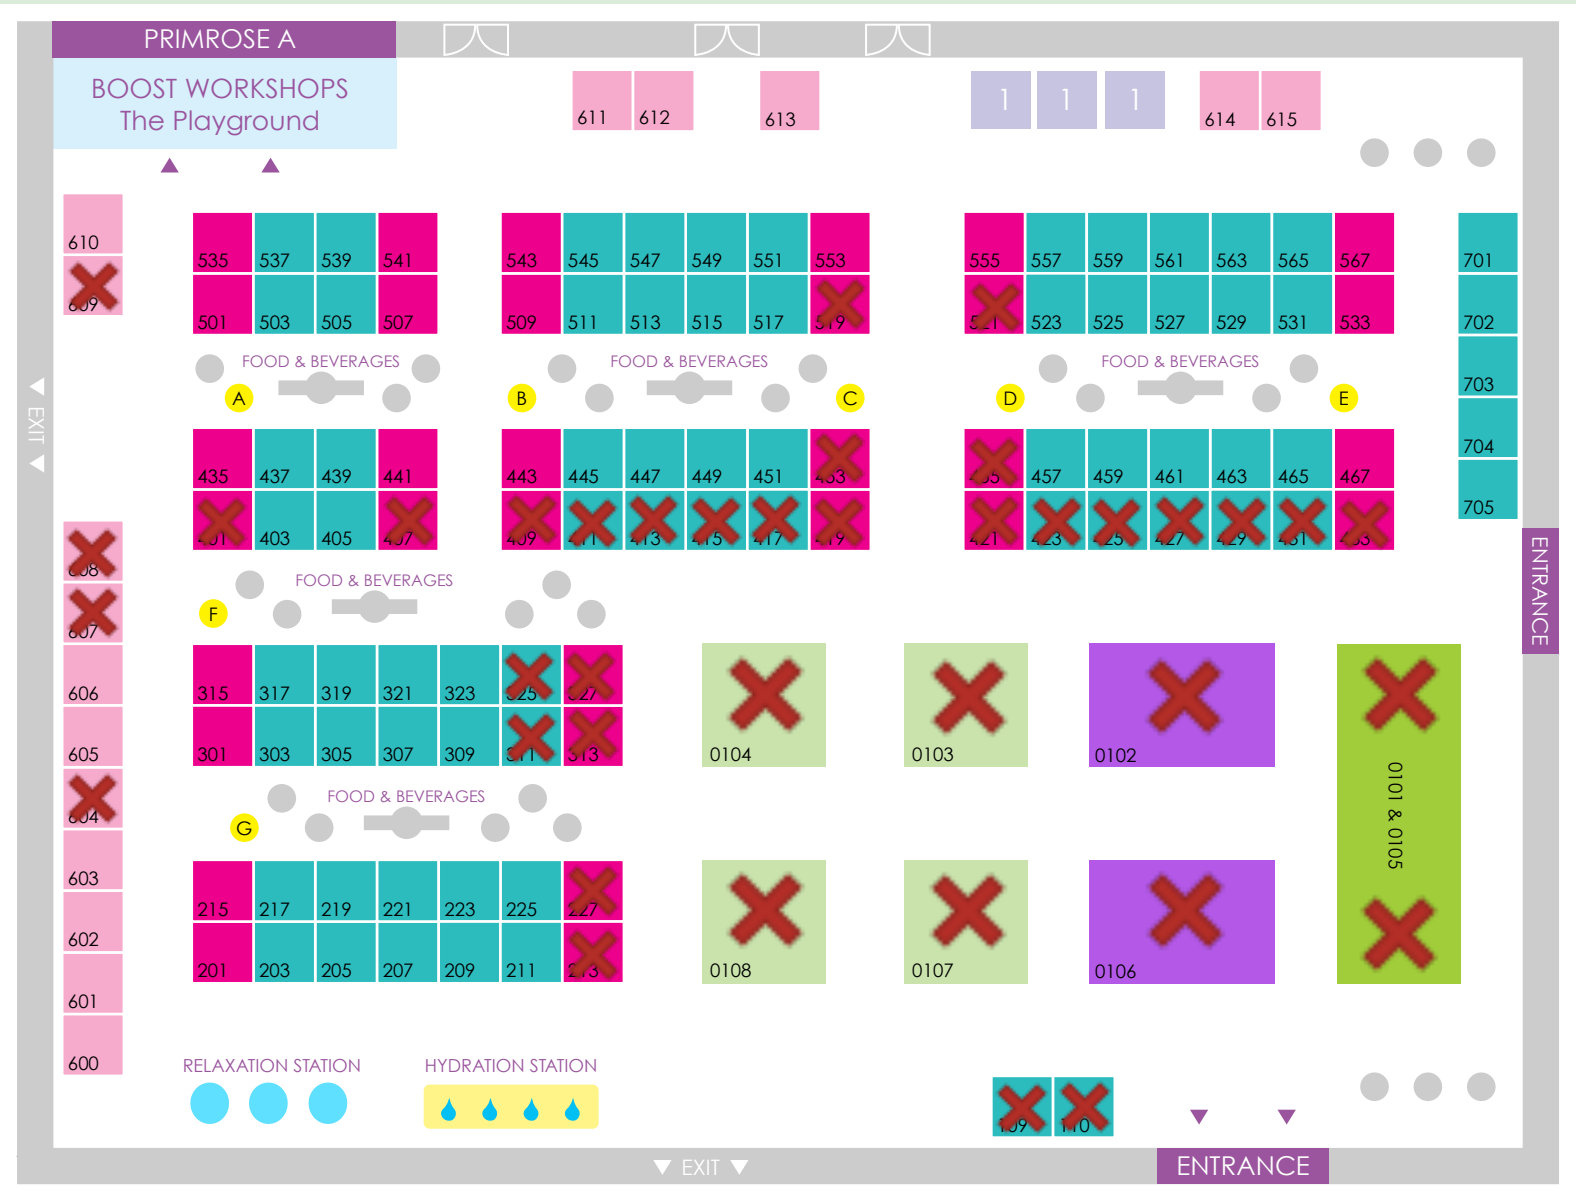

BOOTH LOCATION LEGEND

- PREMIER ISLAND
- ISLAND
- PRIME
- CORNER PRIME
- NON-PROFIT
- FRONT PORCH
- BOOST GEAR SHOP & MEET THE AUTHORS
- EXHIBIT REGISTRATION SERVICE DESK
- SOLD
- INSPIRATION STATIONS
- RELAXATION STATION

SHOW MANAGEMENT

BOOST COLLABORATIVE
1286 University Avenue #739
San Diego, CA 92103

619.940.6371
exhibitors@boostconference.org
boostconference.org/exhibitors

Learn more about our Front Porches and view the map here: www.boostconference.org/front-porch

* Please note that booth locations and facility space are subject to change based on the final approval of the Fire Marshall and current Health & Safety Guidelines.