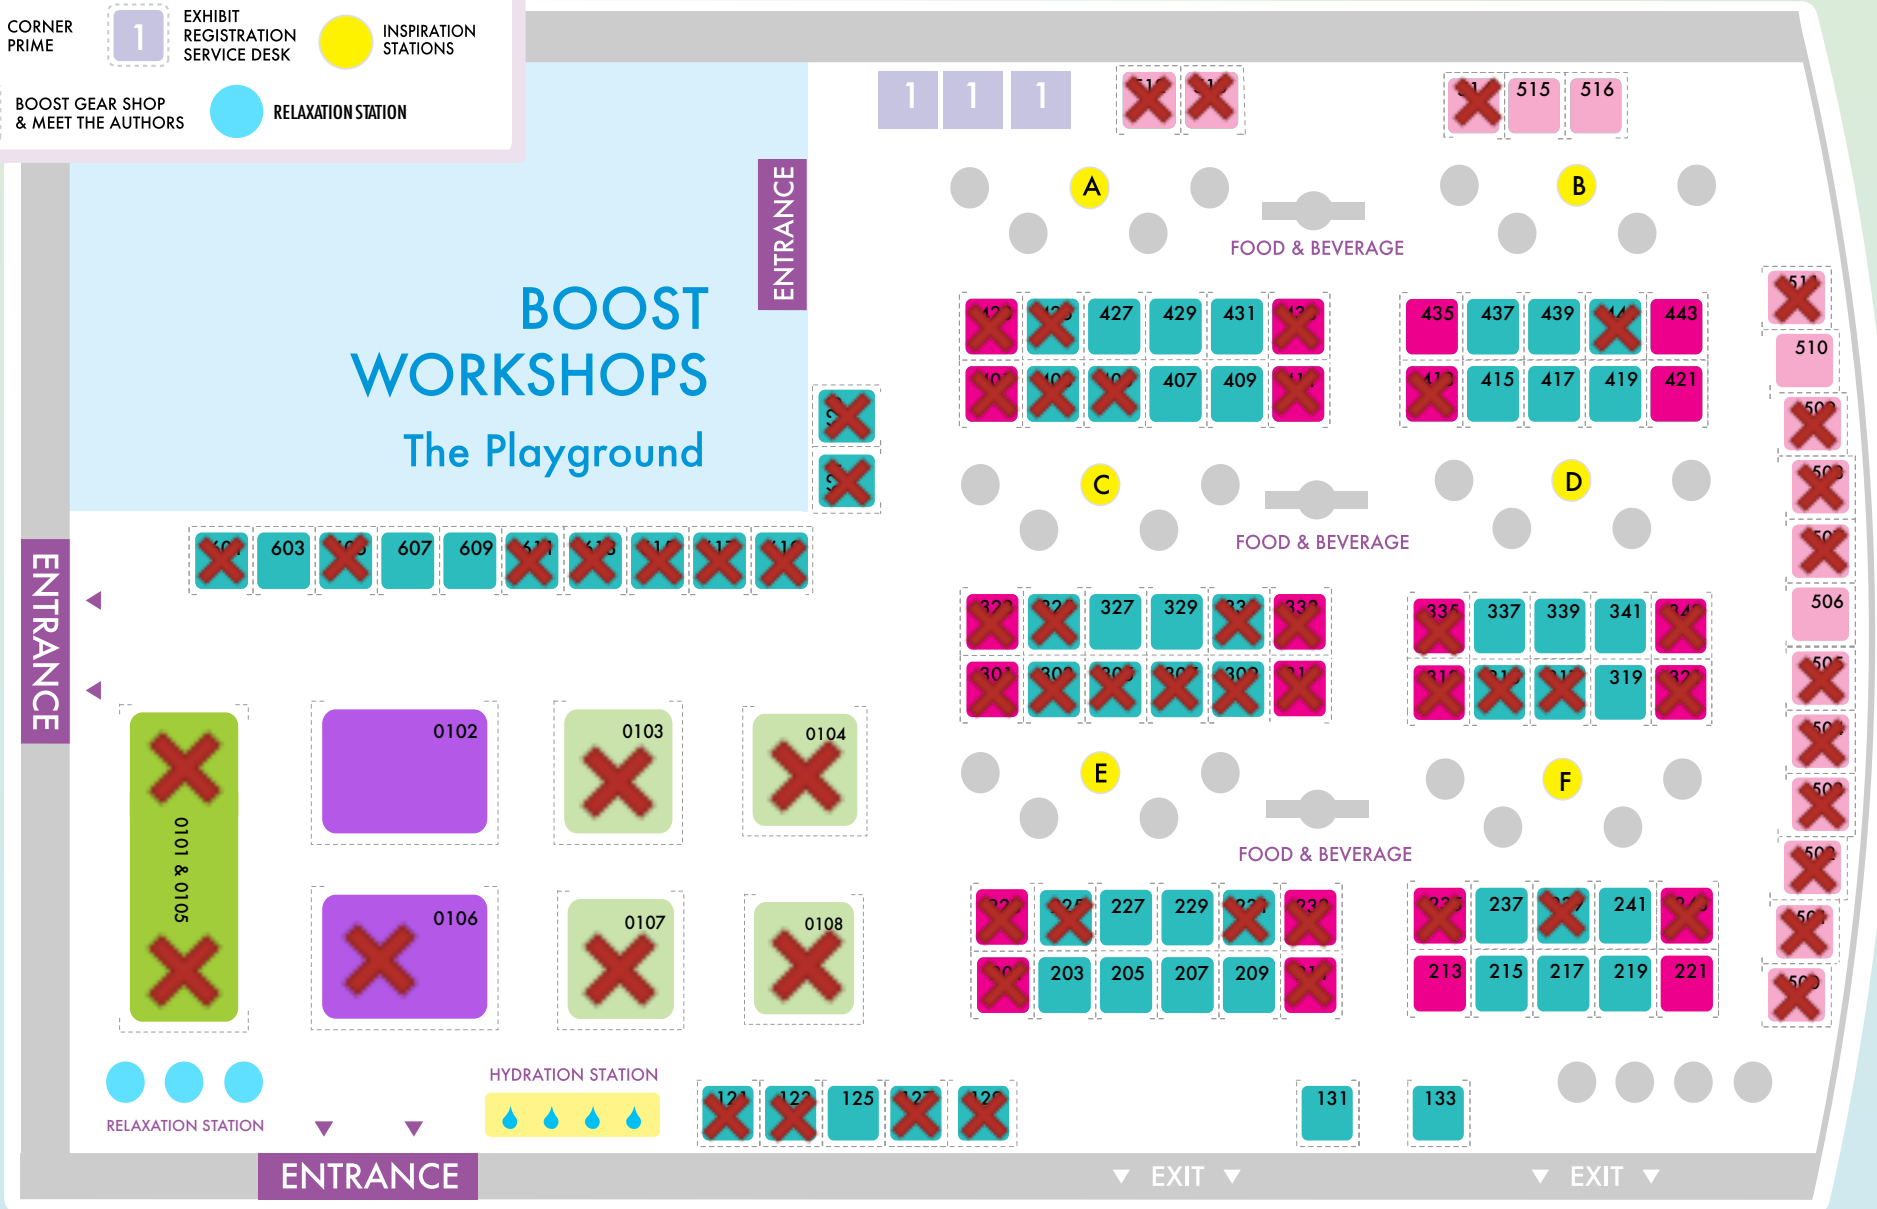

BOOTH LOCATION LEGEND

-  PREMIER ISLAND
-  ISLAND
-  FRONT PORCH
-  PRIME
-  NON-PROFIT
-  SOLD
-  CORNER PRIME
-  EXHIBIT REGISTRATION SERVICE DESK
-  INSPIRATION STATIONS
-  BOOST GEAR SHOP & MEET THE AUTHORS
-  RELAXATION STATION

2022 BOOST EXHIBIT HALL MAP

EXHIBIT DATES: APRIL 27 & 28, 2022 • PALM SPRINGS CONVENTION CENTER • OASIS 3A-4 • PALM SPRINGS, CA

BOOST WORKSHOPS The Playground

GENERAL SESSIONS

SHOW MANAGEMENT

BOOST COLLABORATIVE
1286 University Avenue #739
San Diego, CA 92103