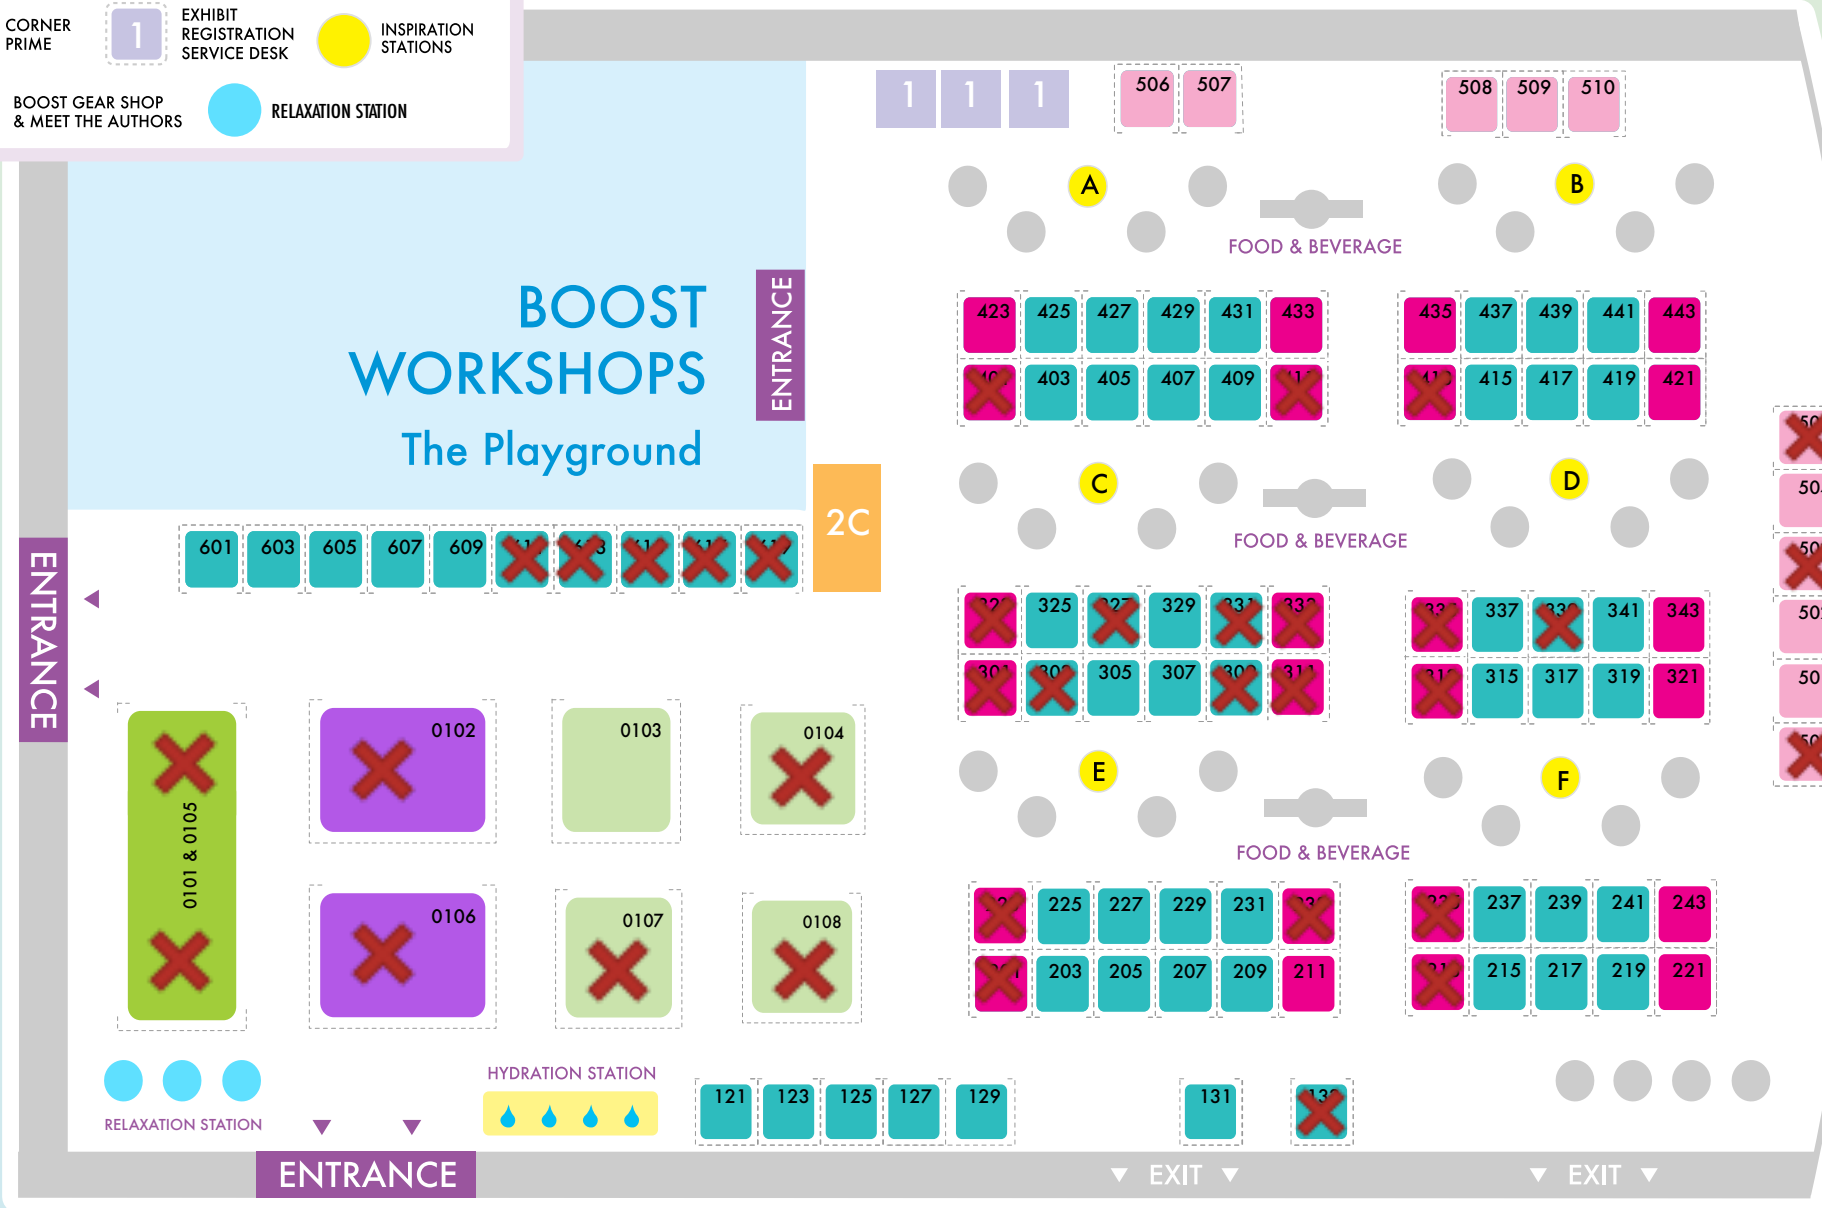

BOOTH LOCATION LEGEND

- PREMIER ISLAND
- ISLAND
- 2 CUSTOM (CALL TO INQUIRE)
- PRIME
- NON-PROFIT
- X SOLD
- CORNER PRIME
- 1 EXHIBIT REGISTRATION SERVICE DESK
- INSPIRATION STATIONS
- BOOST GEAR SHOP & MEET THE AUTHORS
- RELAXATION STATION

2020 BOOST EXHIBIT HALL MAP

EXHIBIT DATES: APRIL 29 & 30, 2020 • PALM SPRINGS CONVENTION CENTER • OASIS 3A-4 • PALM SPRINGS, CA

BOOST WORKSHOPS The Playground

GENERAL SESSIONS

SHOW MANAGEMENT

BOOST COLLABORATIVE
1286 University Avenue #739
San Diego, CA 92103

619-232-6678
exhibitors@boostconference.org
www.boostconference.org/exhibitors

*Please note that booth locations are subject to change based on the final approval by the Fire Marshall.