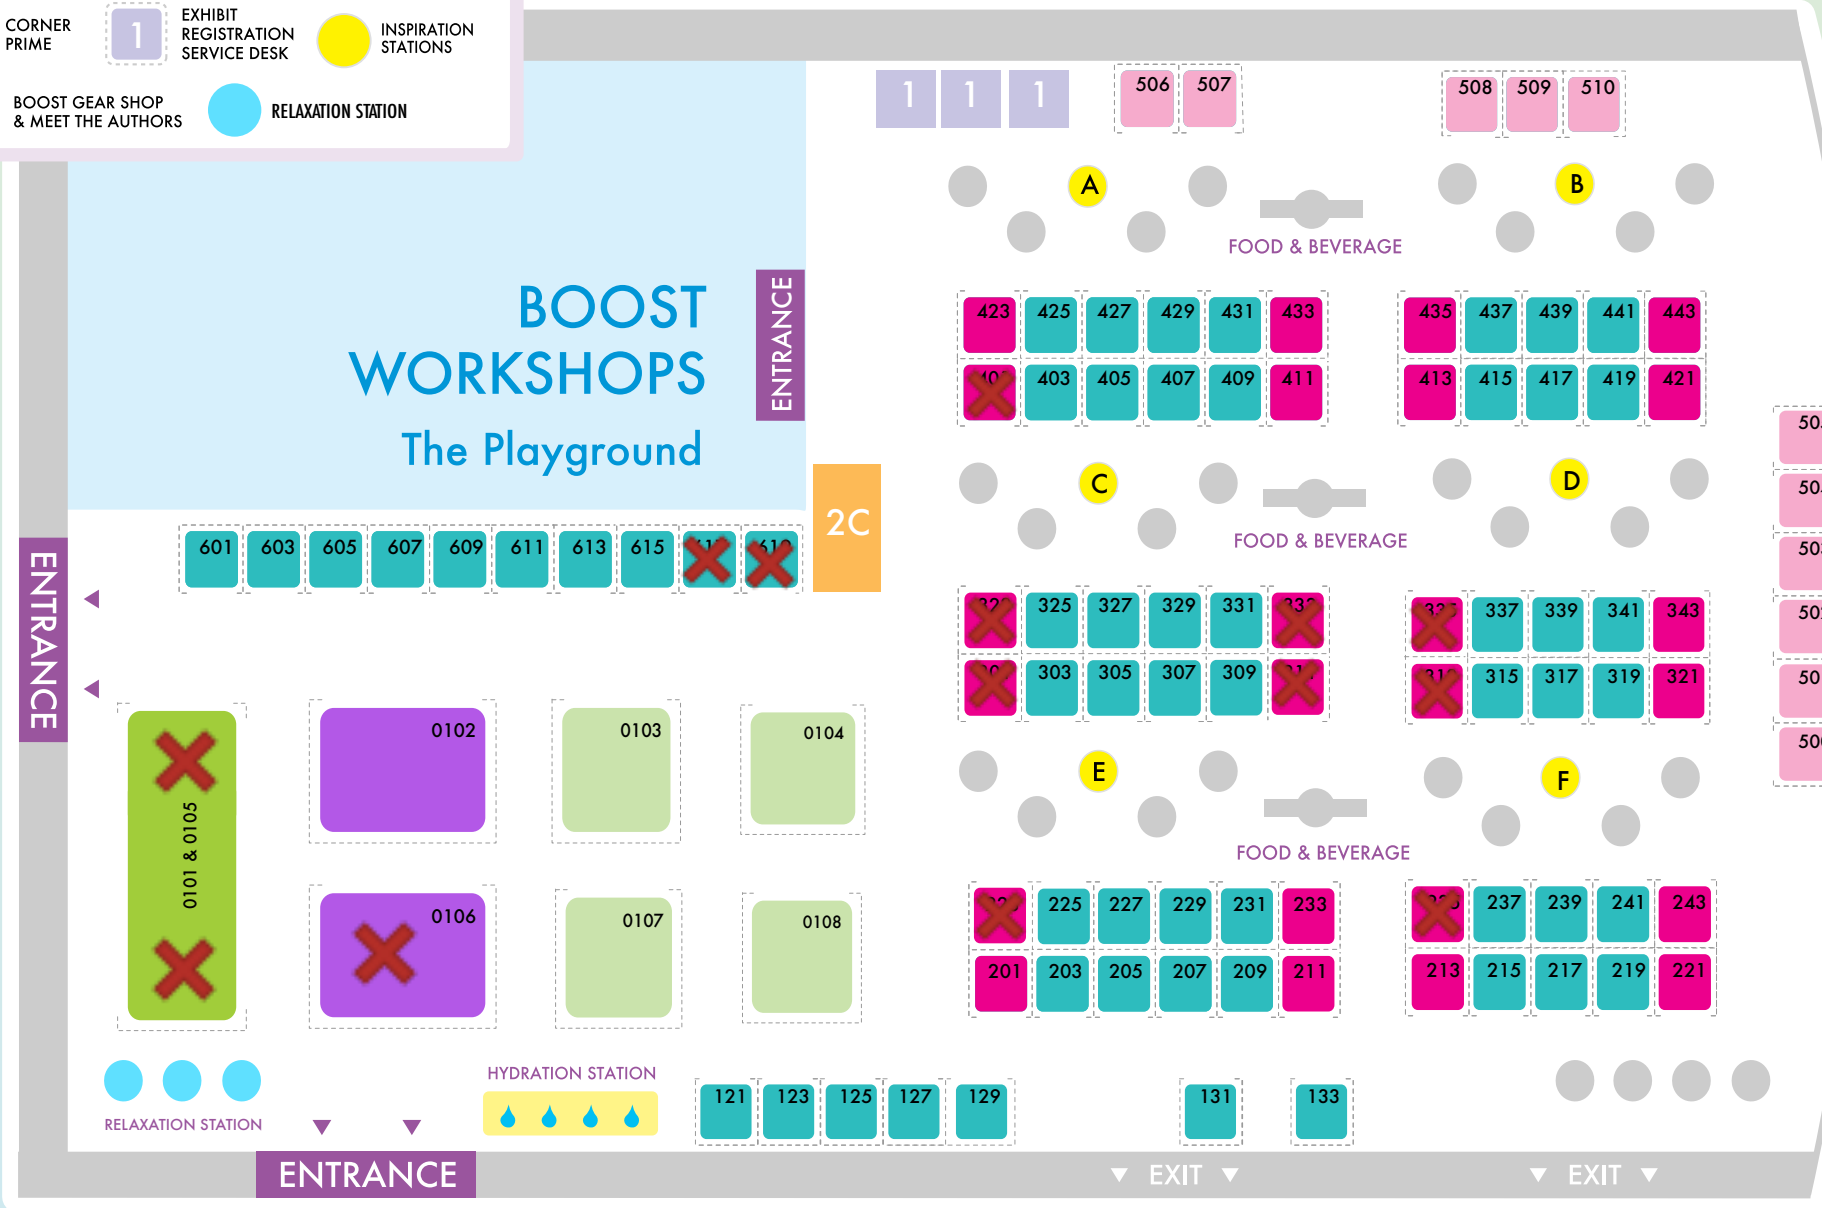

# BOOTH LOCATION LEGEND

- PREMIER ISLAND
- ISLAND
- CUSTOM (CALL TO INQUIRE)
- PRIME
- NON-PROFIT
- SOLD
- CORNER PRIME
- EXHIBIT REGISTRATION SERVICE DESK
- INSPIRATION STATIONS
- BOOST GEAR SHOP & MEET THE AUTHORS
- RELAXATION STATION

# 2019 BOOST EXHIBIT HALL MAP

EXHIBIT DATES: MAY 1 & 2, 2019 • PALM SPRINGS CONVENTION CENTER • OASIS 3A-4 • PALM SPRINGS, CA

## BOOST WORKSHOPS The Playground

GENERAL SESSIONS

SHOW  
MANAGEMENT

BOOST COLLABORATIVE  
1286 University Avenue #739  
San Diego, CA 92103

619-232-6678  
exhibitors@boostconference.org  
www.boostconference.org/exhibitors

\*Please note that booth locations are subject to change based on the final approval by the Fire Marshall.