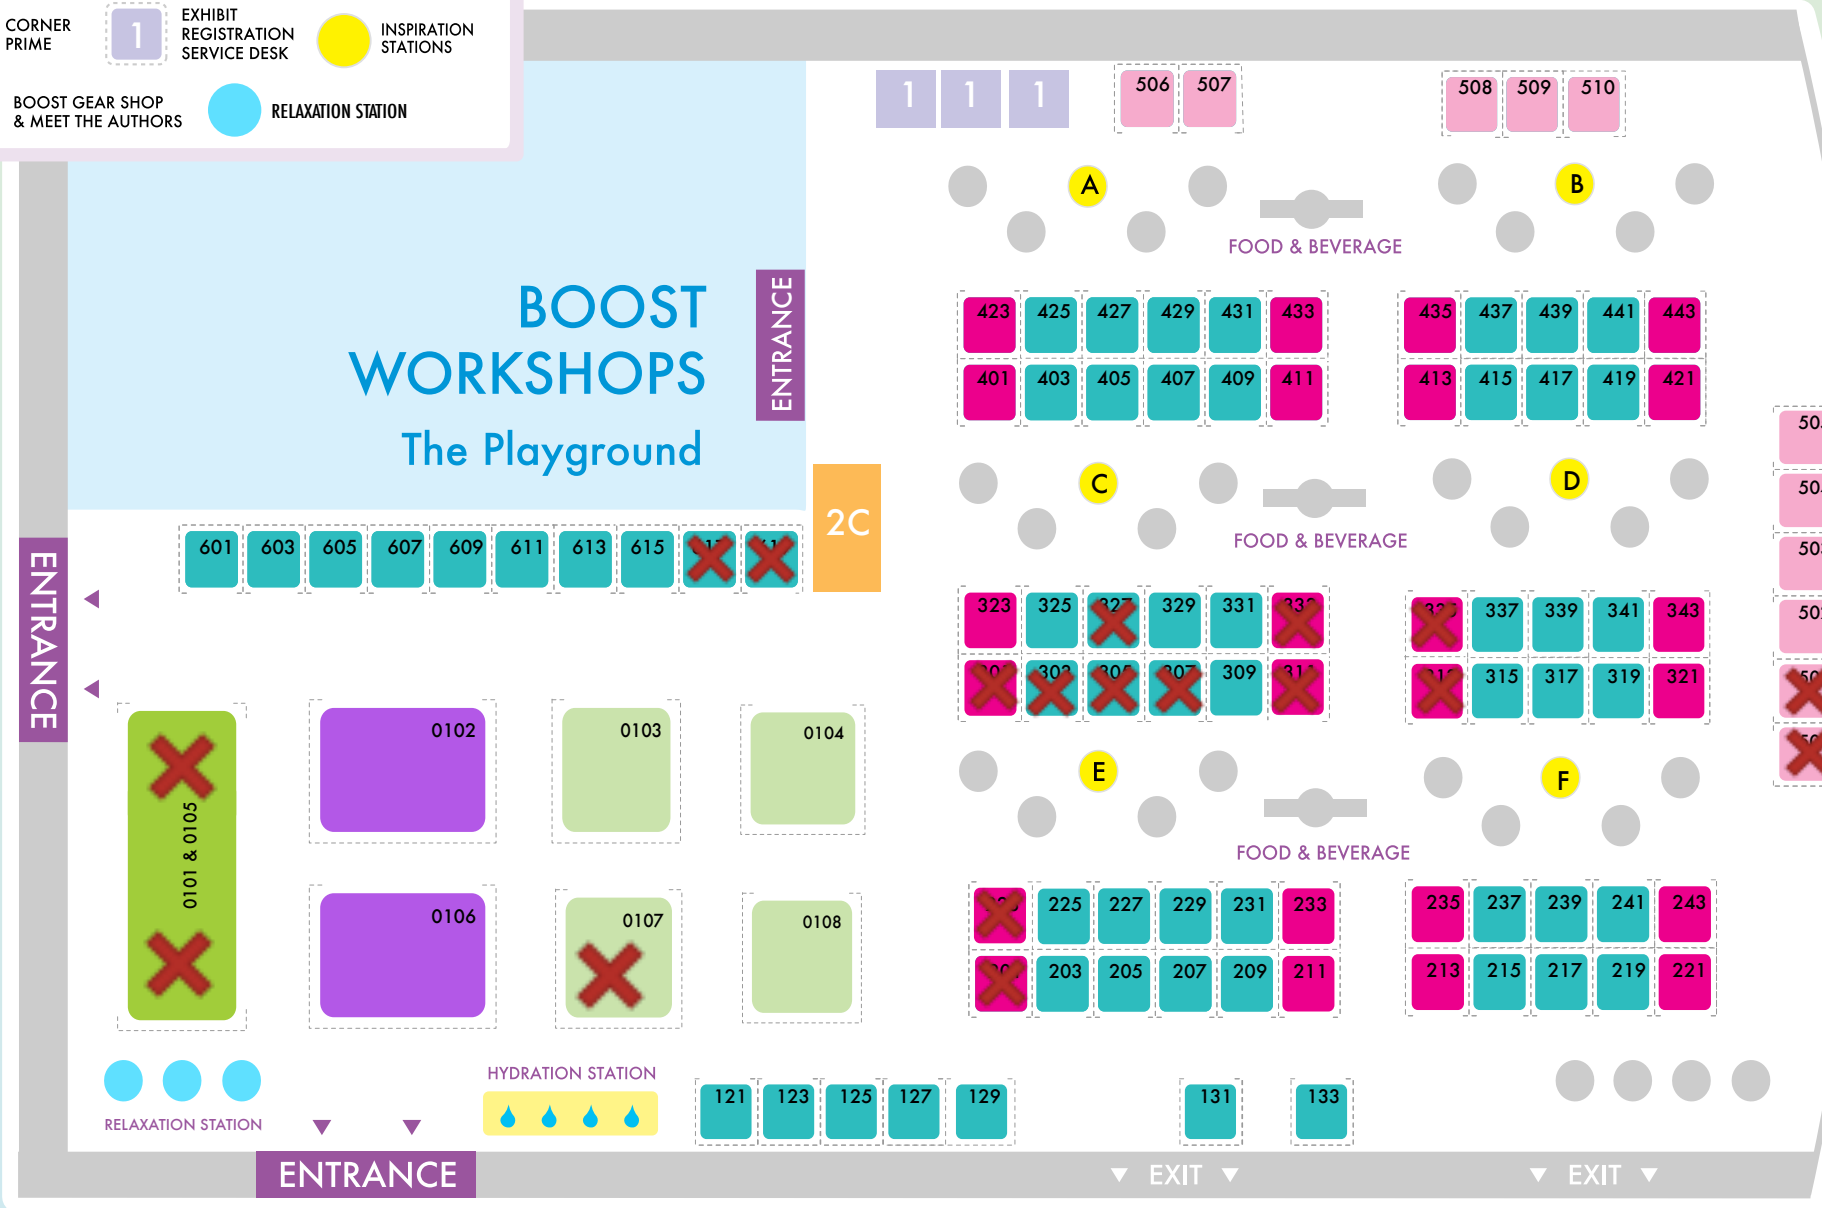

BOOTH LOCATION LEGEND

- PREMIER ISLAND
- ISLAND
- CUSTOM (CALL TO INQUIRE)
- PRIME
- NON-PROFIT
- SOLD
- CORNER PRIME
- EXHIBIT REGISTRATION SERVICE DESK
- INSPIRATION STATIONS
- BOOST GEAR SHOP & MEET THE AUTHORS
- RELAXATION STATION

2018 BOOST EXHIBIT HALL MAP

EXHIBIT DATES: MAY 2 & 3, 2018 • PALM SPRINGS CONVENTION CENTER • OASIS 3A-4 • PALM SPRINGS, CA

BOOST WORKSHOPS The Playground

GENERAL SESSIONS

*Please note that booth locations are subject to change based on the final approval by the Fire Marshall.