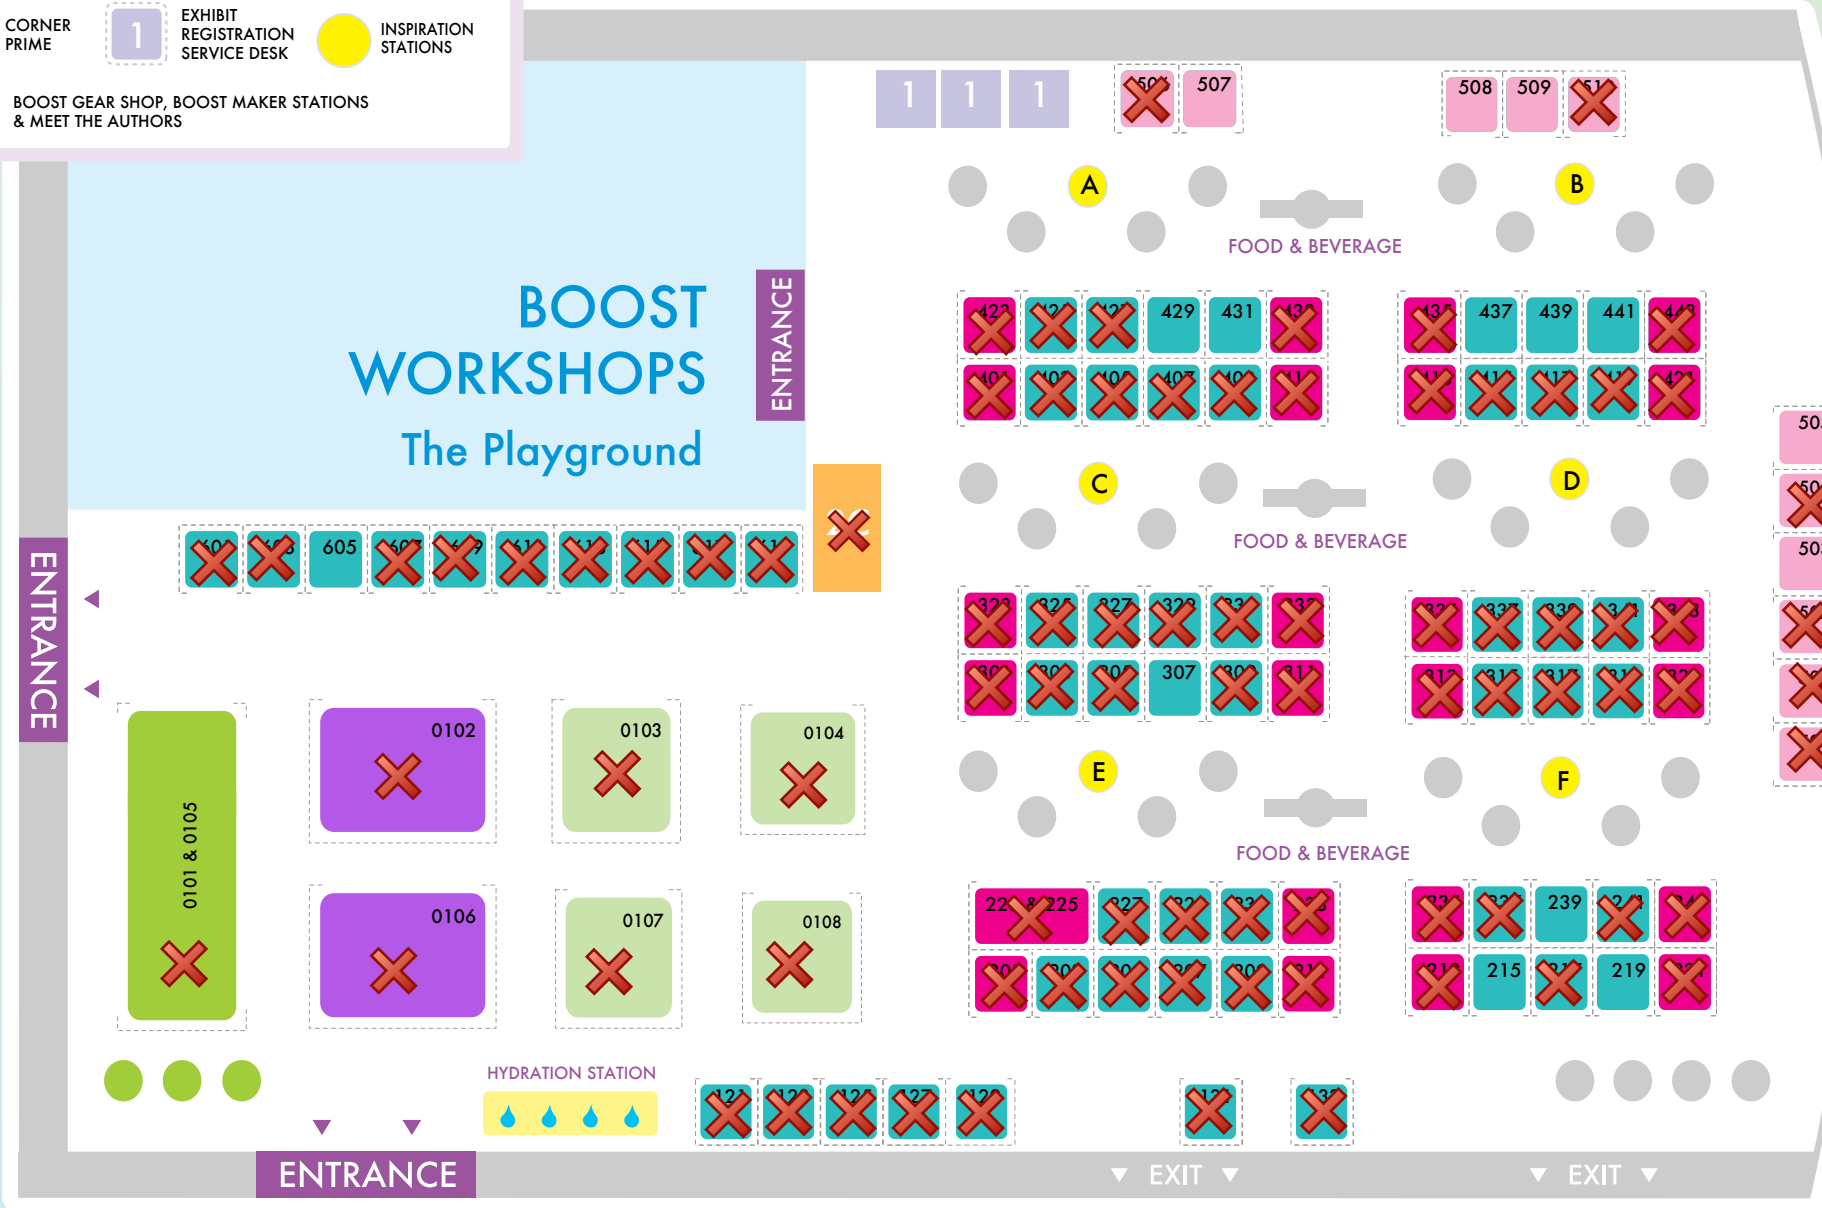

BOOTH LOCATION LEGEND

- PREMIER ISLAND
- ISLAND
- 2 CUSTOM (CALL TO INQUIRE)
- PRIME
- NON-PROFIT
- X SOLD
- CORNER PRIME
- 1 EXHIBIT REGISTRATION SERVICE DESK
- INSPIRATION STATIONS
- BOOST GEAR SHOP, BOOST MAKER STATIONS & MEET THE AUTHORS

2015 BOOST EXHIBIT HALL MAP

EXHIBIT DATES: APRIL 29 & 30, 2015 • PALM SPRINGS CONVENTION CENTER - OASIS 3A-4 • PALM SPRINGS, CA

BOOST WORKSHOPS The Playground

GENERAL SESSIONS

SHOW
MANAGEMENT

BOOST COLLABORATIVE
1286 University Avenue #739
San Diego, CA 92103